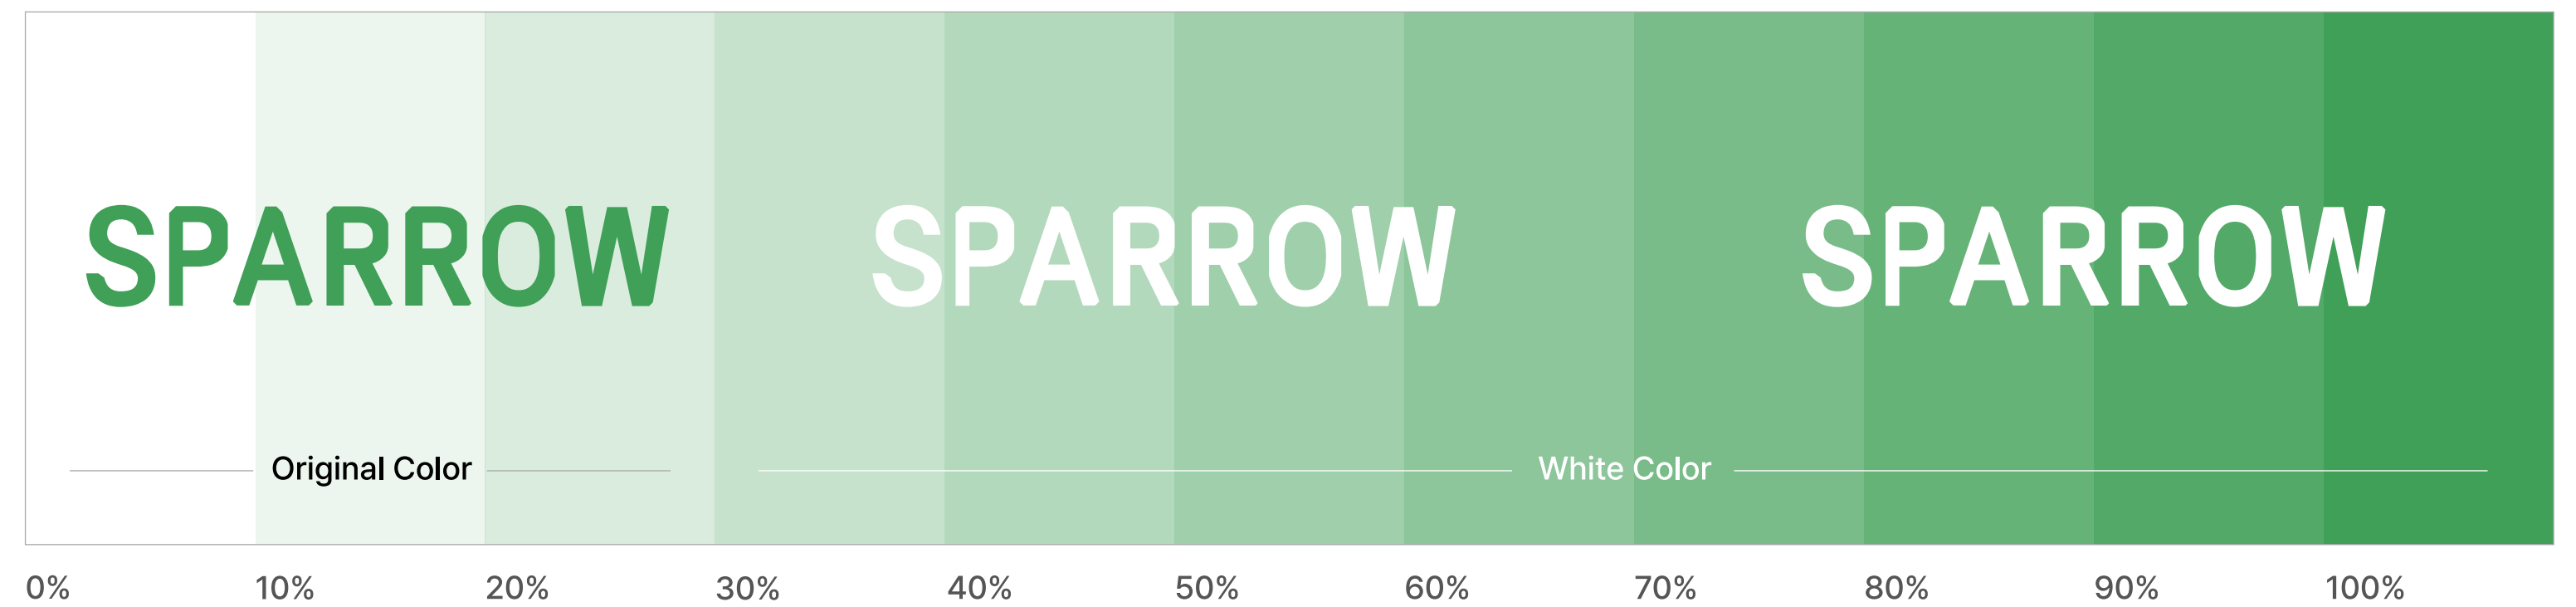

Green Background Color Usage