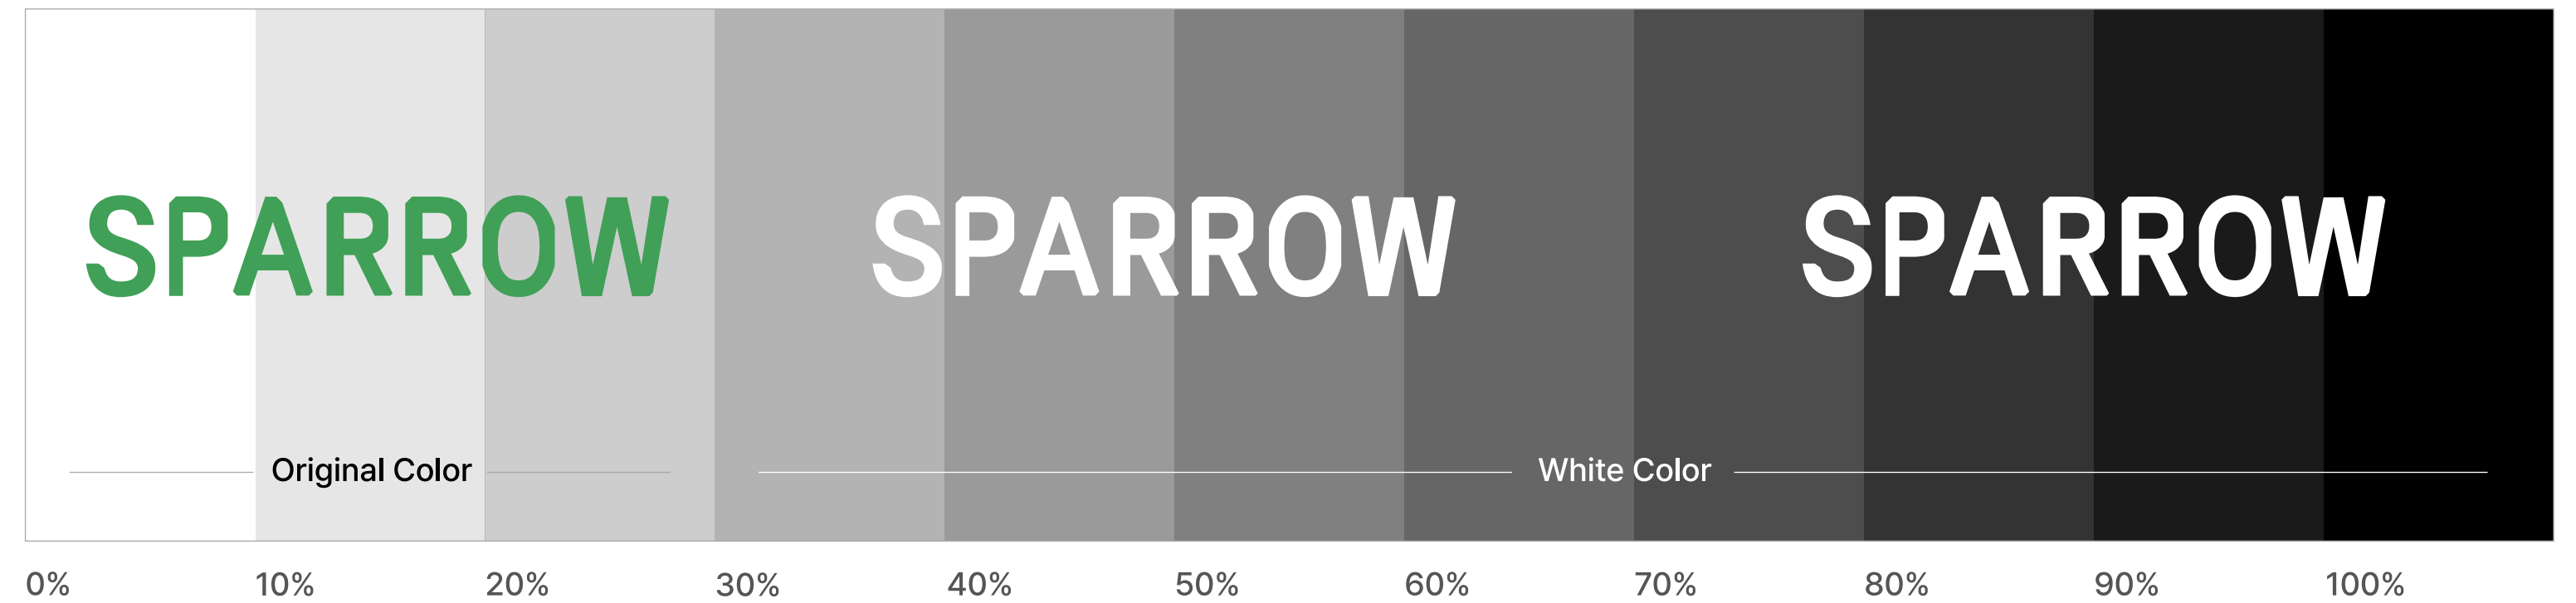

SPARROW

Brand Guidelines

2024 ver.

Clear Space

Color Variation

SPARROW

STANDARD

SPARROW

WHITE - BACKGROUND

SPARROW

DARK - BACKGROUND

SPARROW

Black

Background Color Usage

Black Background Color Usage

White Color